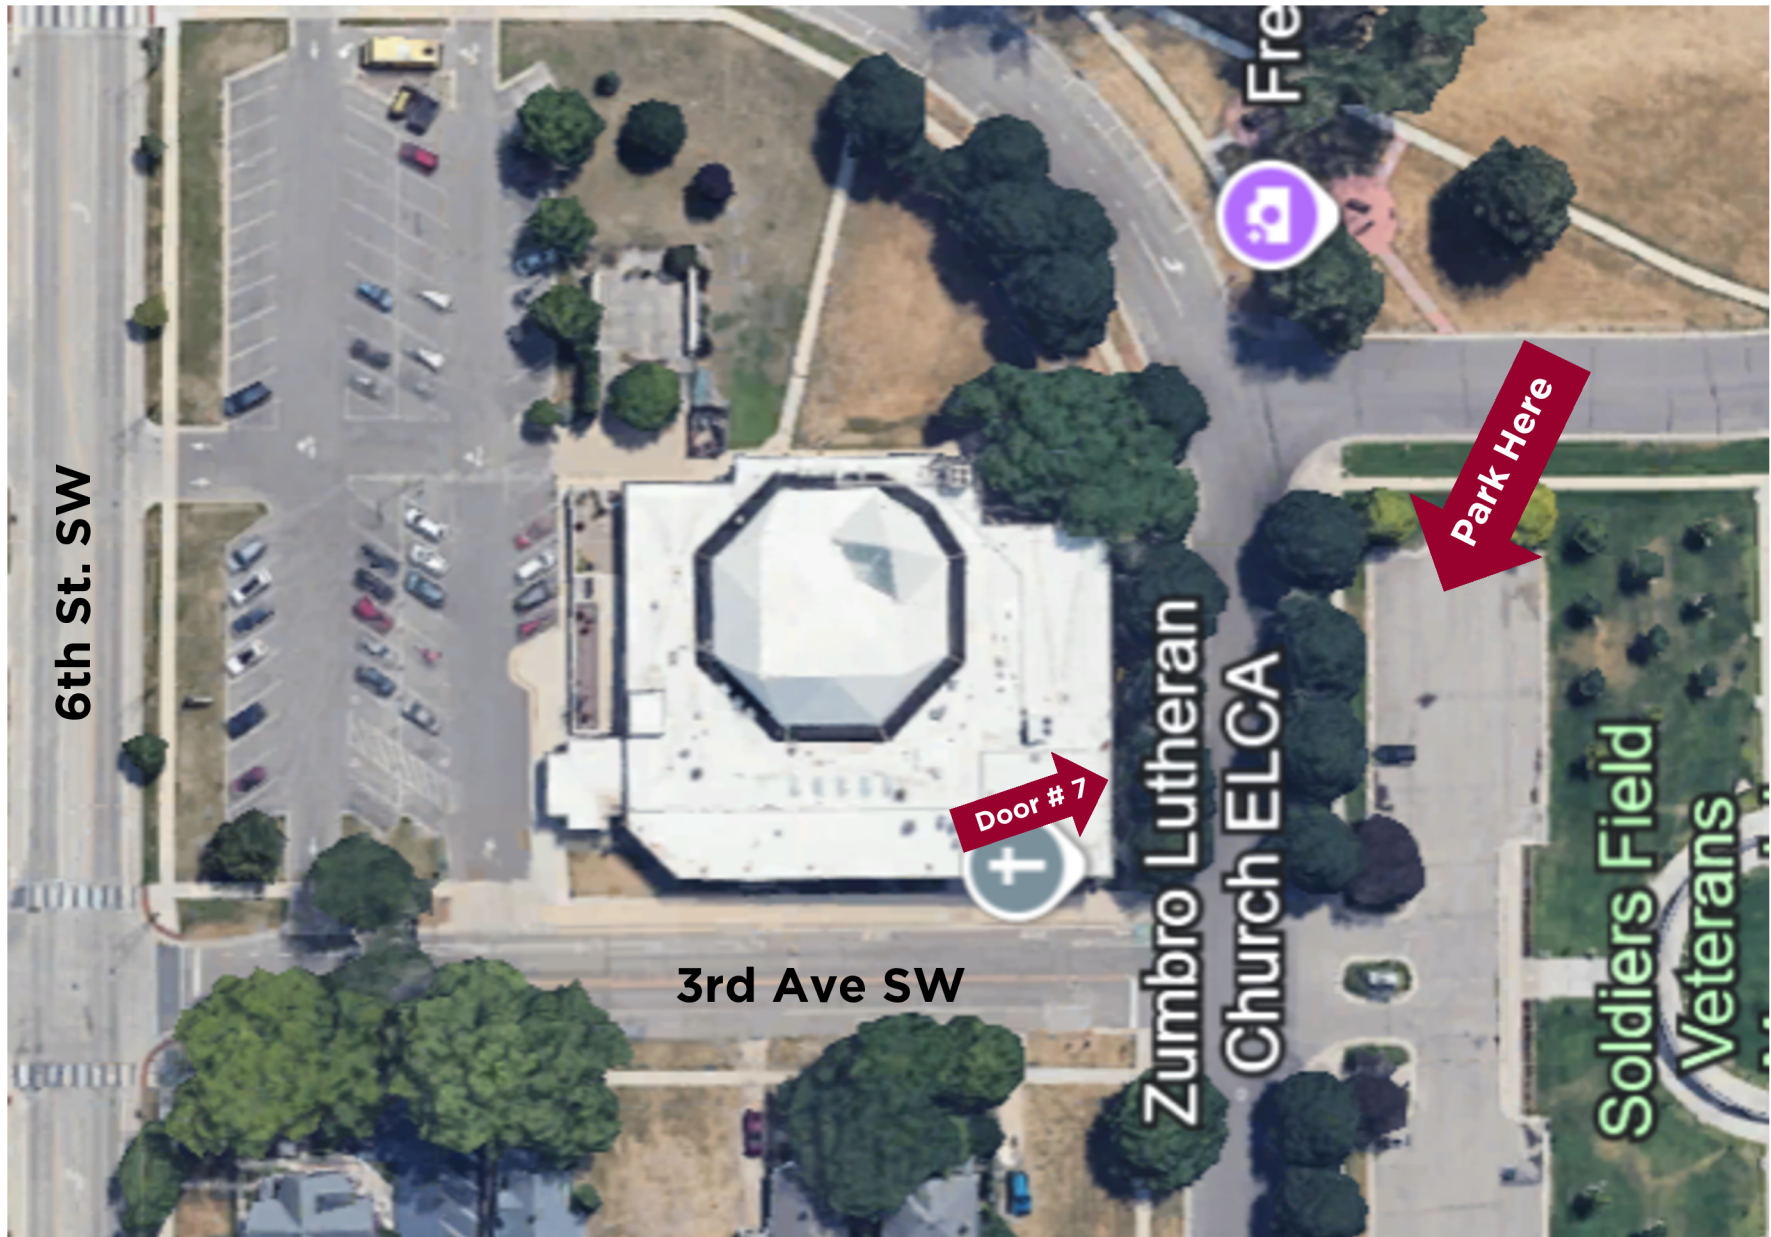

**Zumbro Lutheran Church
624 3rd Ave SW, Rochester, MN 55902**

**Enter through doors #7 and take elevator to lowest level.
Park in Soldiers Field parking area **NOT** in the main parking area.**